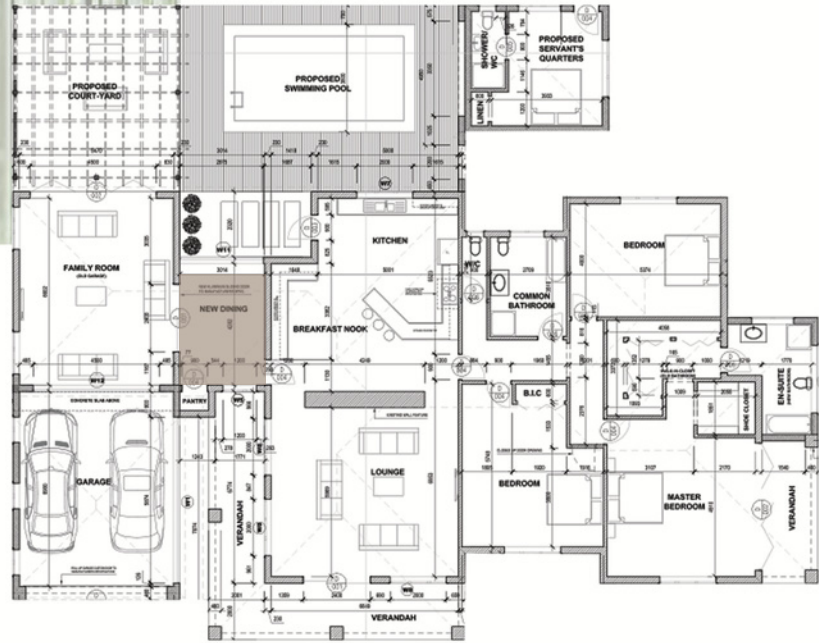

**KEITUMETSE SETLANG**

G-NORTH

# LIVING ROOM

# DINING ROOM