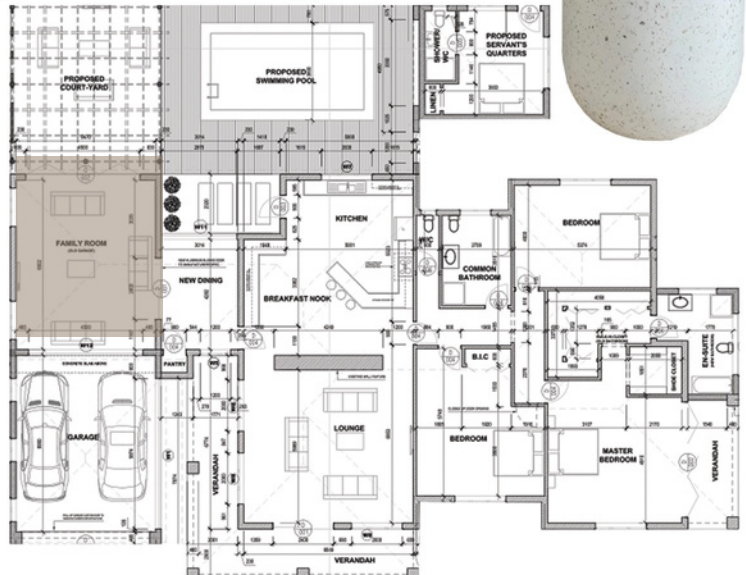

PRIVATE LOUNGE