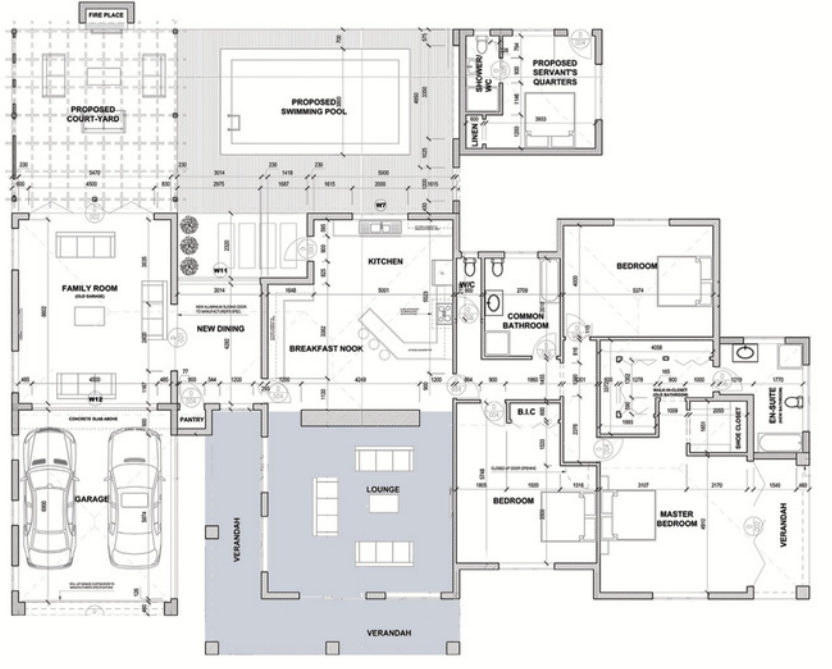

**KEITUMETSE SETLANG**

G-NORTH

# LIVING ROOM

# DINING ROOM